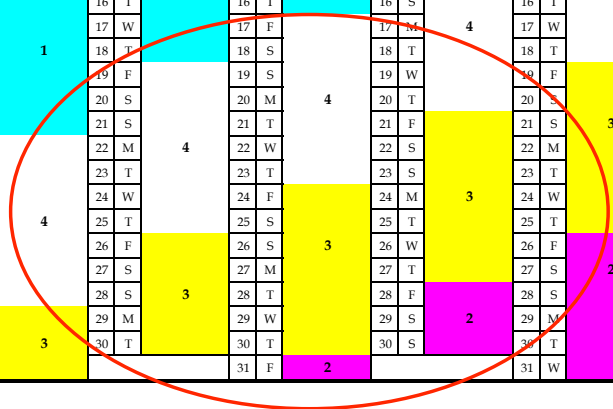

HORSTMAN HOUSE QUARTERSHARE SCHEDULE 2023

	JANUARY	FEBRUARY	MARCH	APRIL	MAY	JUNE	JULY	AUGUST	SEPTEMBER	OCTOBER	NOVEMBER	DECEMBER
1 S												
2 M	3	3	3	2	2	2		4	1	1	1	
3 T												3
4 W	3	2	2	2	4	4	4	1	4	3	3	
5 T												
6 F	2	2	2	4	4	4	1	3	3	3	3	
7 S												
8 S	2	2	2	4	4	4	1	3	3	3	3	
9 M												
10 T	4	4	4	1	1	1	3	2	2	2	2	
11 W												
12 T												
13 F	4	4	4	1	1	1	3	2	2	2	2	
14 S												
15 S												
16 M	4	4	4	1	1	1	3	2	2	2	2	
17 T												
18 W												
19 T												
20 F	1	1	1	3	3	3	2	1	1	1	1	
21 S												
22 S	1	1	1	3	3	3	2	1	1	1	1	
23 M												
24 T	1	3	3	2	2	2	1	4	4	4	4	
25 W												
26 T												
27 F	3	3	3	2	2	2	1	4	4	4	4	
28 S												
29 S	3											
30 M												
31 T												

G4 is christmas week 2023

HORSTMAN HOUSE QUARTERSHARE SCHEDULE 2024

	JANUARY	FEBRUARY	MARCH	APRIL	MAY	JUNE	JULY	AUGUST	SEPTEMBER	OCTOBER	NOVEMBER	DECEMBER
1 M												
2 T												
3 W	4											
4 T												
5 F												
6 S												
7 S												
8 M	3											
9 T												
10 W												
11 T												
12 F												
13 S												
14 S												
15 M	2											
16 T												
17 W												
18 T												
19 F												
20 S												
21 S												
22 M	1											
23 T												
24 W												
25 T												
26 F												
27 S												
28 S												
29 M	4											
30 T												
31 W												