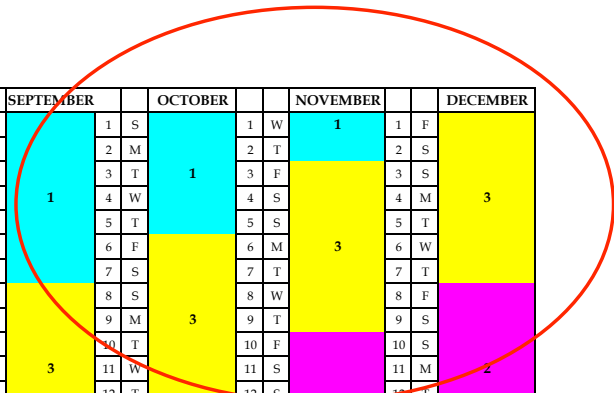

HORSTMAN HOUSE QUARTERSHARE SCHEDULE 2023

	JANUARY	FEBRUARY	MARCH	APRIL	MAY	JUNE	JULY	AUGUST	SEPTEMBER	OCTOBER	NOVEMBER	DECEMBER
1 S												
2 M	3	3	3	2	2	2		4	1	1	1	
3 T												3
4 W	3	2	2	2	4	4	4	1	4	3	3	
5 T												
6 F	2	2	2	4	4	4	1	3	3	3	3	
7 S												
8 S	2	2	2	4	4	4	1	3	3	3	3	
9 M												
10 T	4	4	4	1	1	1	3	2	2	2	2	
11 W												
12 T												
13 F	4	4	4	1	1	1	3	2	2	2	2	
14 S												
15 S												
16 M	4	4	4	1	1	1	3	2	2	2	2	
17 T												
18 W												
19 T												
20 F	1	1	1	3	3	3	2	1	1	1	1	
21 S												
22 S	1	1	1	3	3	3	2	1	1	1	1	
23 M												
24 T	1	3	3	2	2	2	1	4	4	4	4	
25 W												
26 T												
27 F	3	3	3	2	2	2	1	4	4	4	4	
28 S												
29 S	3											
30 M												
31 T												

G4 is christmas week 2023

HORSTMAN HOUSE QUARTERSHARE SCHEDULE 2024

	JANUARY	FEBRUARY	MARCH	APRIL	MAY	JUNE	JULY	AUGUST	SEPTEMBER	OCTOBER	NOVEMBER	DECEMBER
1 M												
2 T												
3 W	4											
4 T												
5 F												
6 S												
7 S												
8 M	3											
9 T												
10 W												
11 T												
12 F												
13 S												
14 S												
15 M	2											
16 T												
17 W												
18 T												
19 F												
20 S												
21 S												
22 M	1											
23 T												
24 W												
25 T												
26 F												
27 S												
28 S												
29 M	4											
30 T												
31 W												